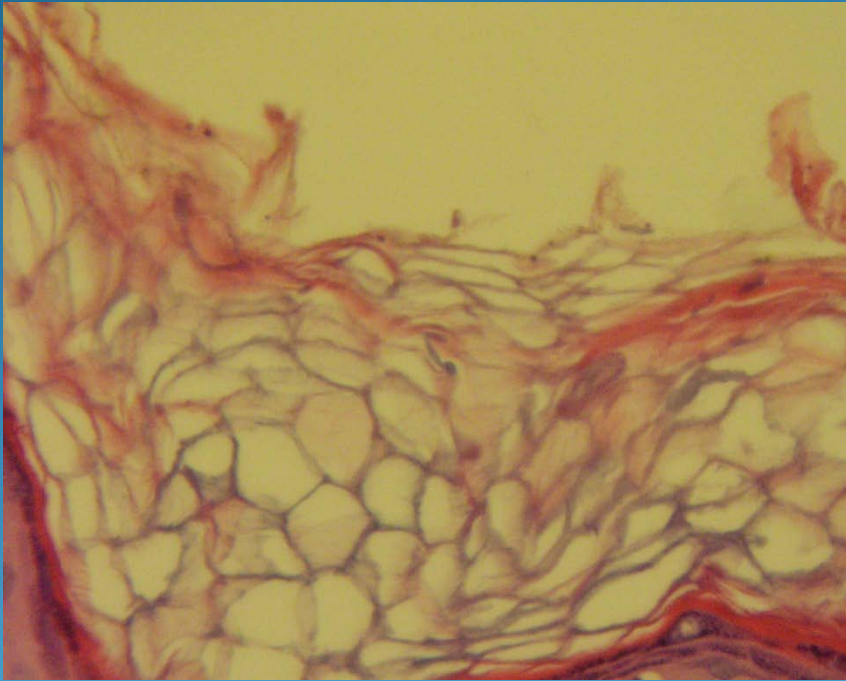

Tinea Versicolor

Gomori-Methenamine Silver

Pearls

- Hyphae and spores in epidermis, seen on low power H&E
- “Spaghetti and Meatballs”